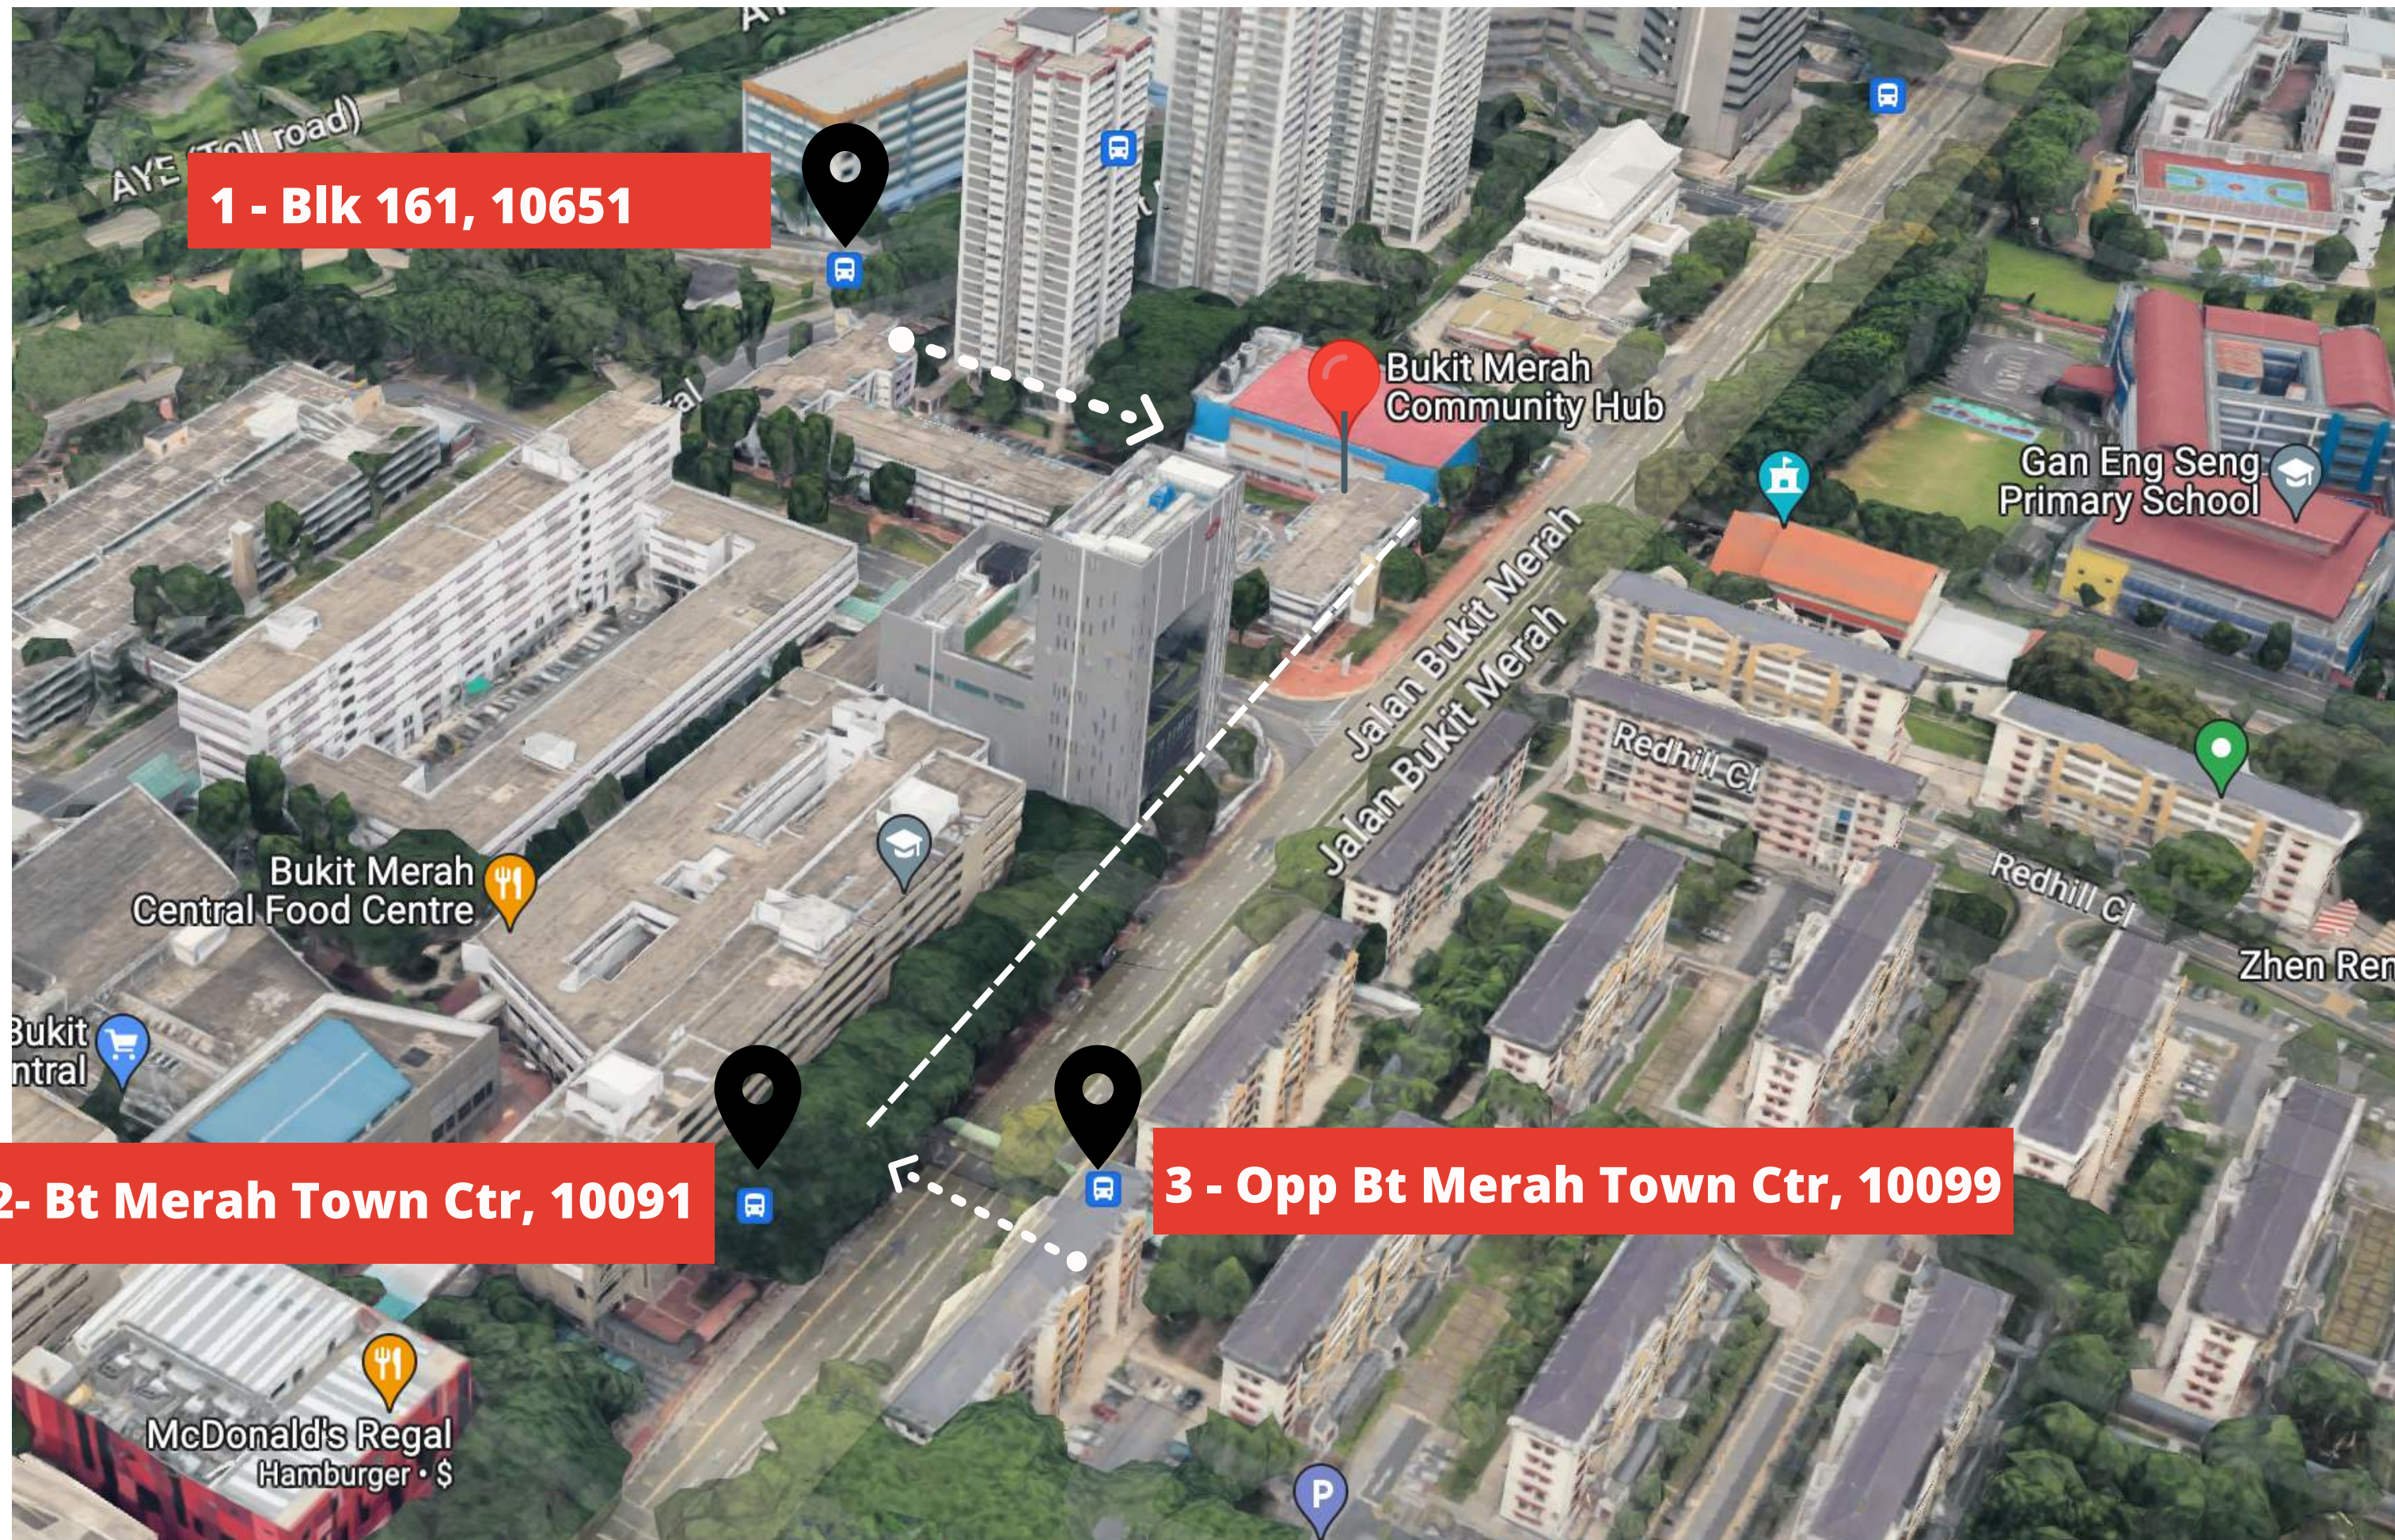

STREETVIEW (BUS STOPS TO ART:DIS)

BUS SERVICE AVAILABLE

1 - Blk 161, 10651
(Directional Guide
begin in Page 2)
16M 123
139 153
198

2 - Bt Merah Town Ctr, 10091
(Directional Guide
begin in Page 7)
14 16M
147 196
197 855
961 / 961M

3 - Opp Bt Merah Town Ctr, 10099
(Directional Guide
begin in Page 12)
14 16M
147 196
197 855
961 / 961M