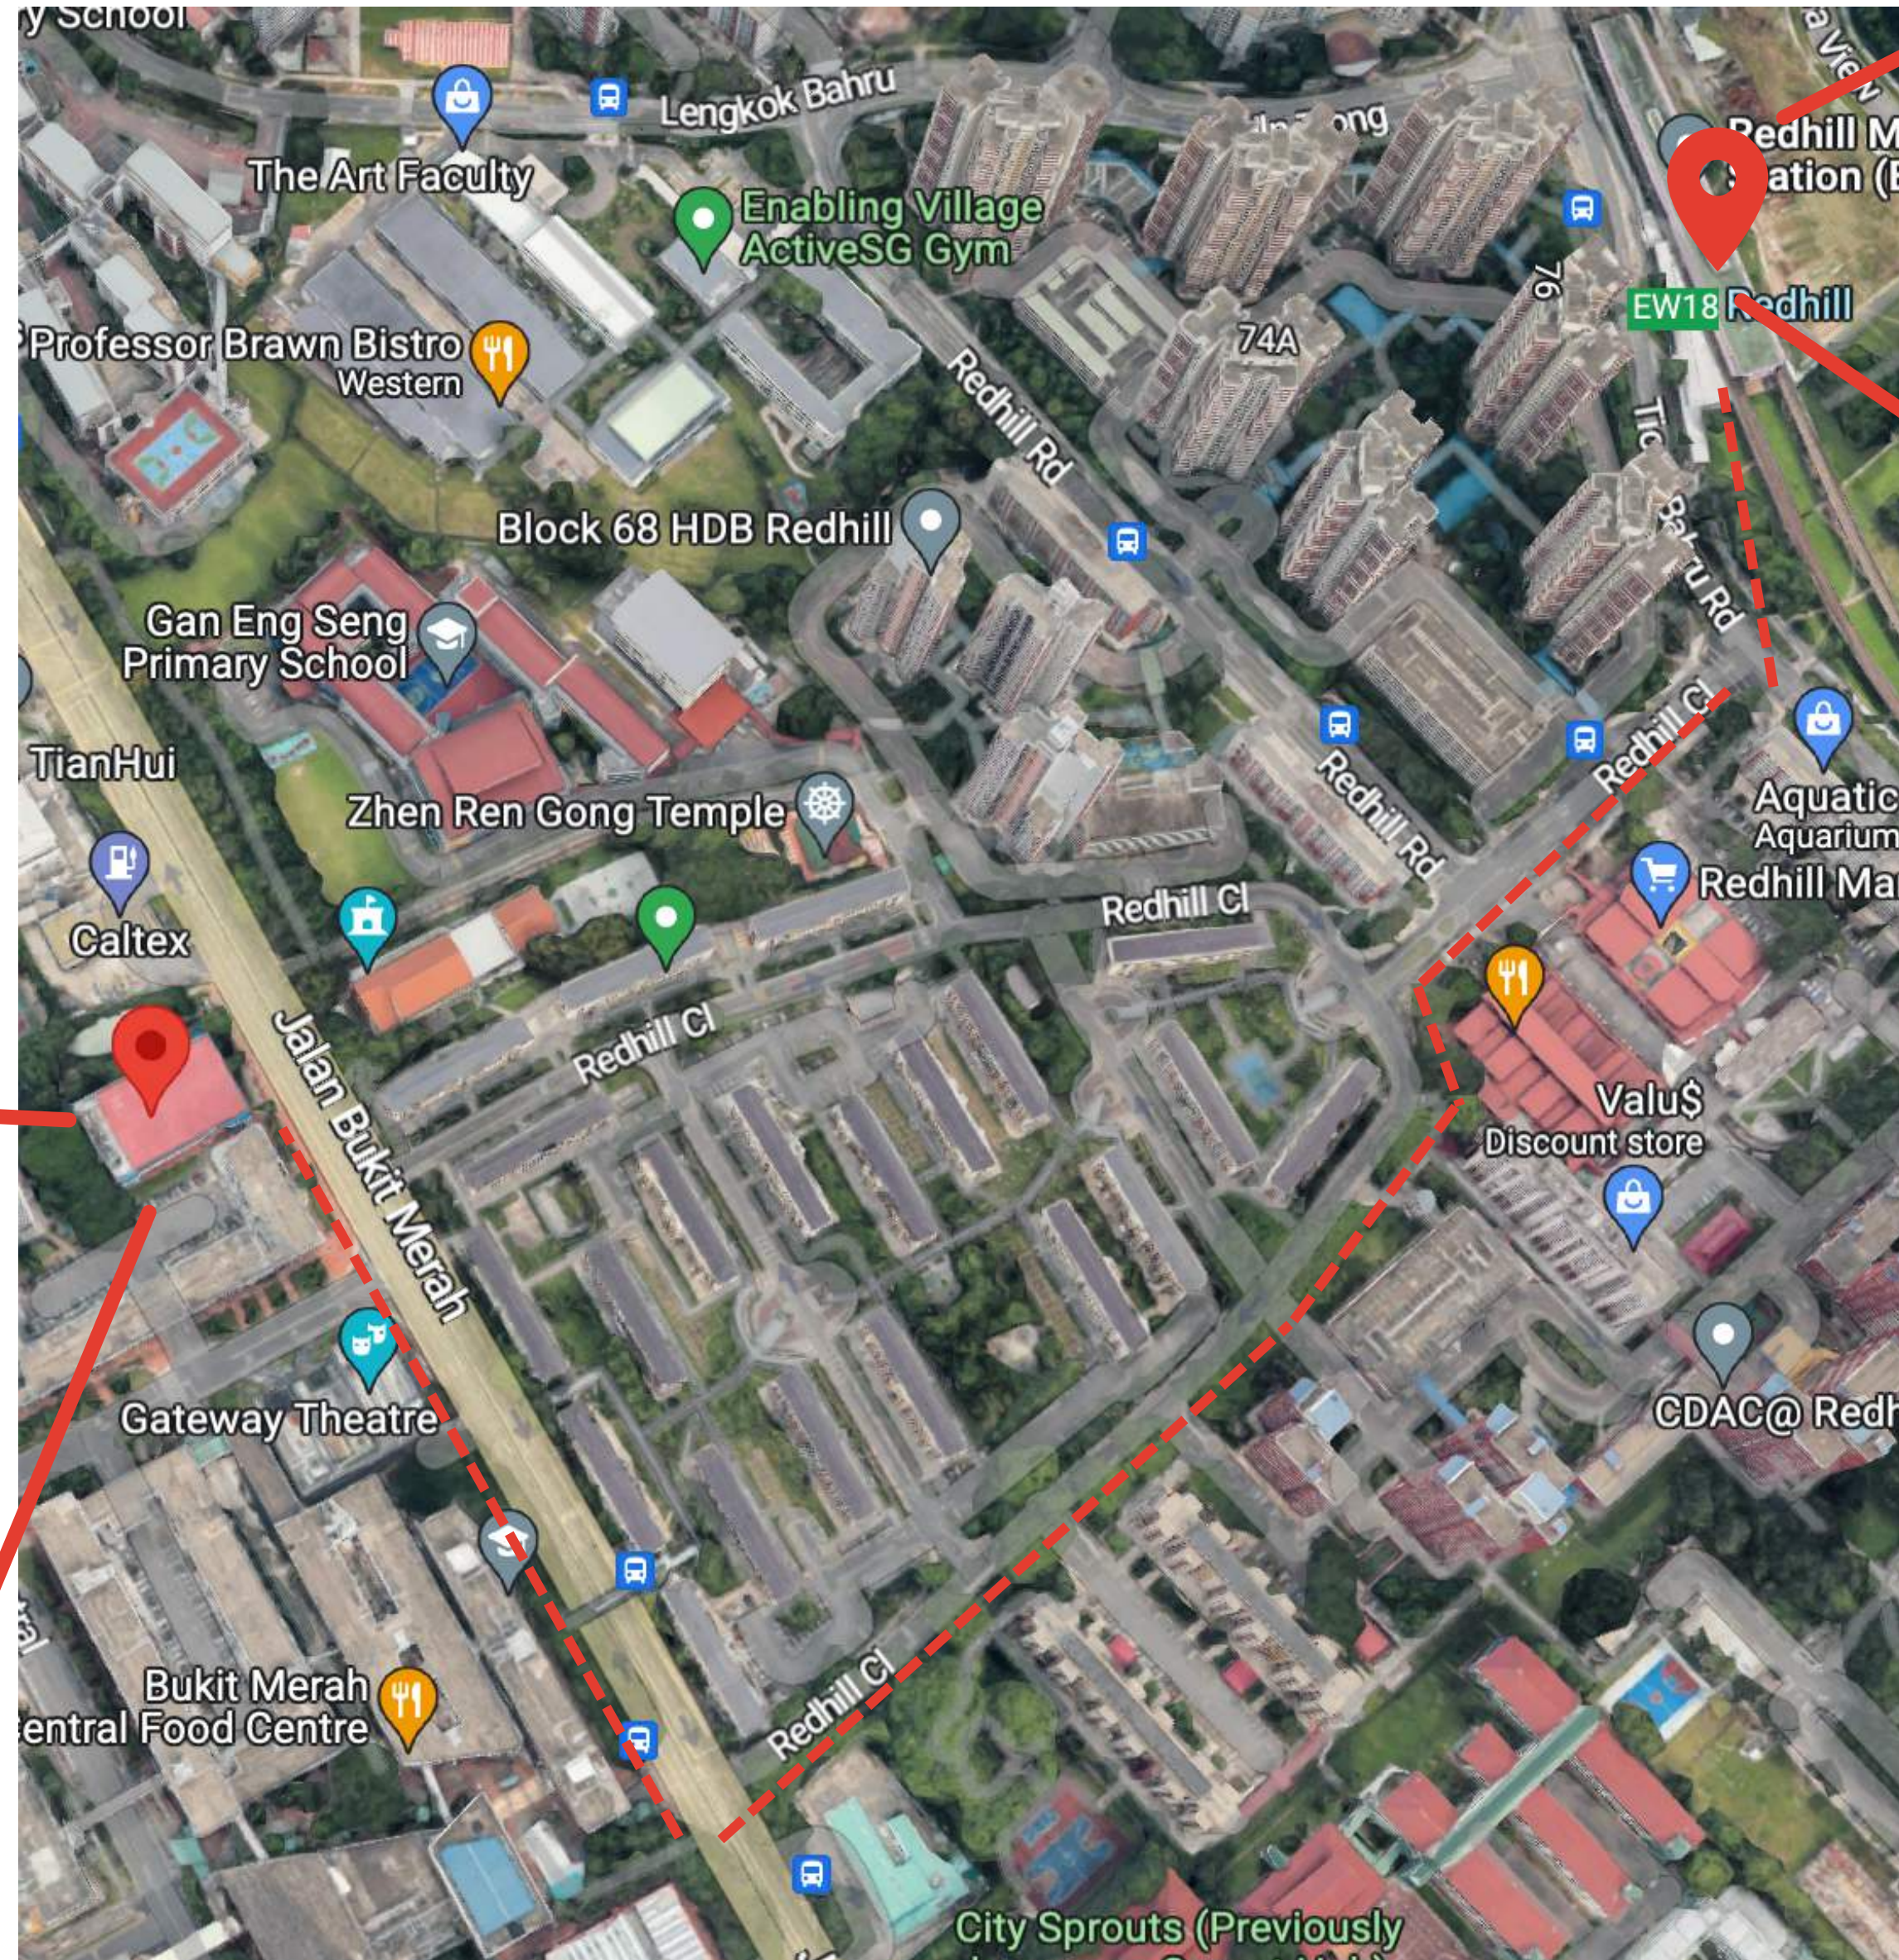

OVERVIEW

(REDHILL EXIT A - ART:DIS @ BUKIT MERAH)