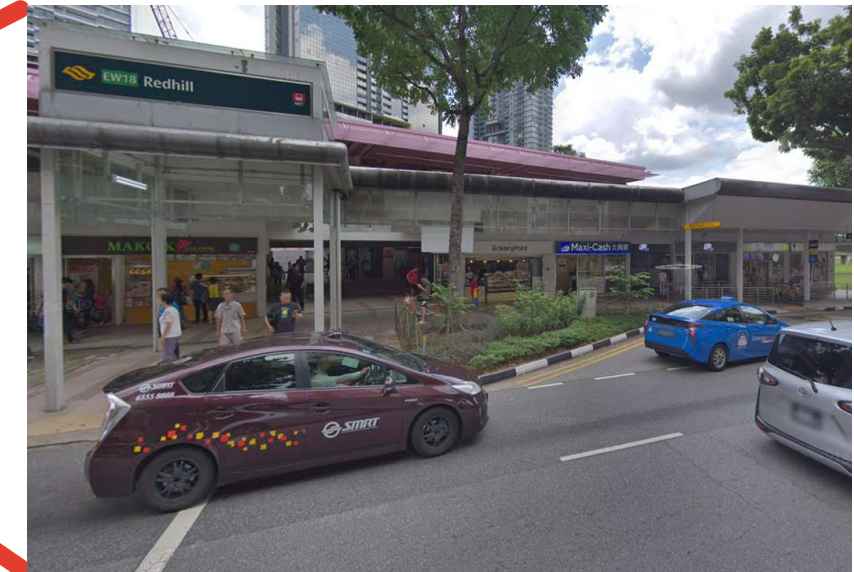

ART:DIS @ BUKIT MERAH
DIRECTIONAL GUIDE

REDHILL MRT STATION (EW18)

TO

ART:DIS @ BUKIT MERAH
(WITHIN BUKIT MERAH COMMUNITY HUB)

If you are lost, or require assistance, please contact our staff,

Kang Joo Soon

8925 2982

Nur Azeera

8921 8914

Ina

9437 3604

OVERVIEW

(REDHILL EXIT A - ART:DIS @ BUKIT MERAH)

Exit Redhill MRT to street level via **EXIT A**.
Turn left and continue walking under the sheltered walkway.

Landmark: You should be walking towards to the direction of the taxi stand.

After the taxi stand, continue walking straight ahead.

Upon reaching the traffic light at a 'T-road' junction, **cross** to the opposite side with caution.

Follow the traffic direction, and proceed **straight ahead**.

As you continue walking, you will see Redhill Market on your left, continue walking straight.

After passing by the hawker centre, you will see an 'Y'-Road intersection.