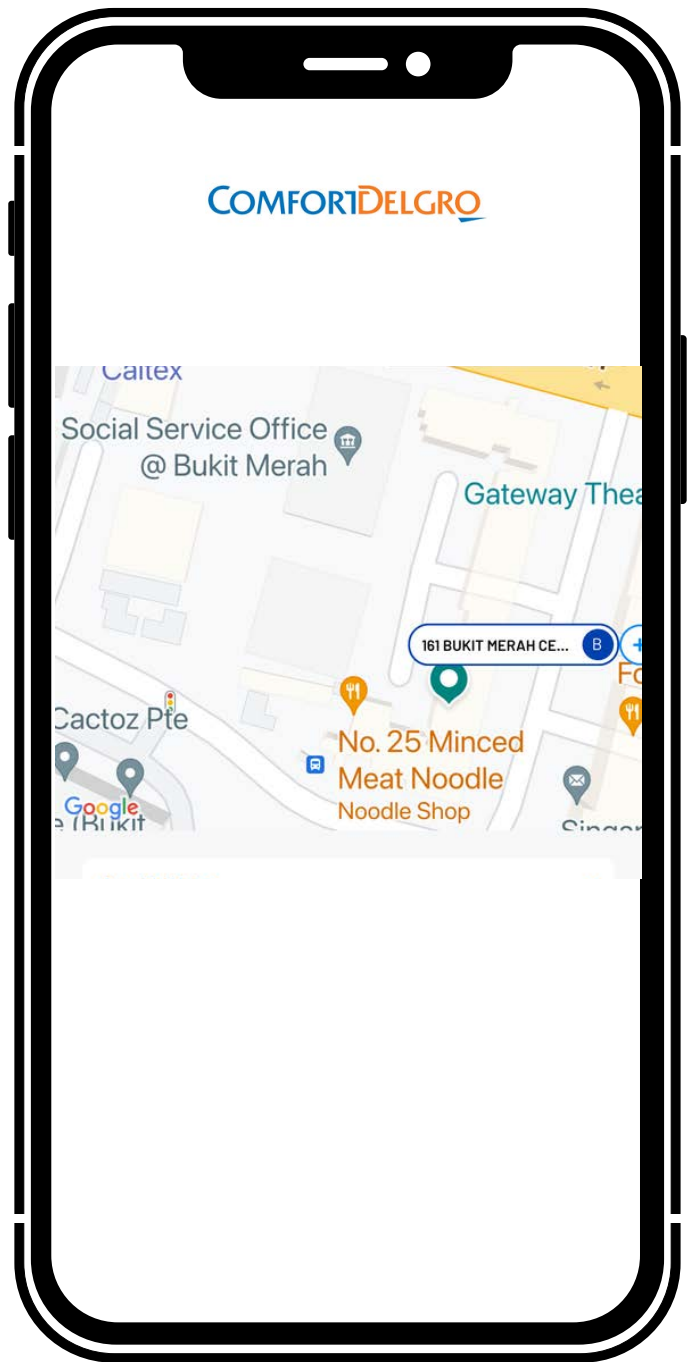

### OVERVIEW OF ART:DIS @ BUKIT MERAH *(within Bukit Merah Community Hub)*

3779 Jalan Bukit Merah, Singapore 159462, Level 3  
PRIVATE HIRE DROP OFF POINT

**Step 1:** Search '161 Bukit Merah Central'

**Step 2:** Ensure that the drop-off point is beside Bukit Merah Public Library

**FOR**  **USERS**

**Step 1:** Search '161 Bukit Merah Central'

**Step 2:** Ensure that the drop-off point is beside Social Service Office @ Bukit Merah

**FOR**  **gojek** **USERS**

**Step 1:** Search '161 Bukit Merah Central'

**Step 2:** Ensure that the drop-off point is beside Social Service Office @ Bukit Merah

**FOR** COMFORTDELGRO **USERS**

**Upon entering the carpark,**

You may request for the driver to drop you on the right side.