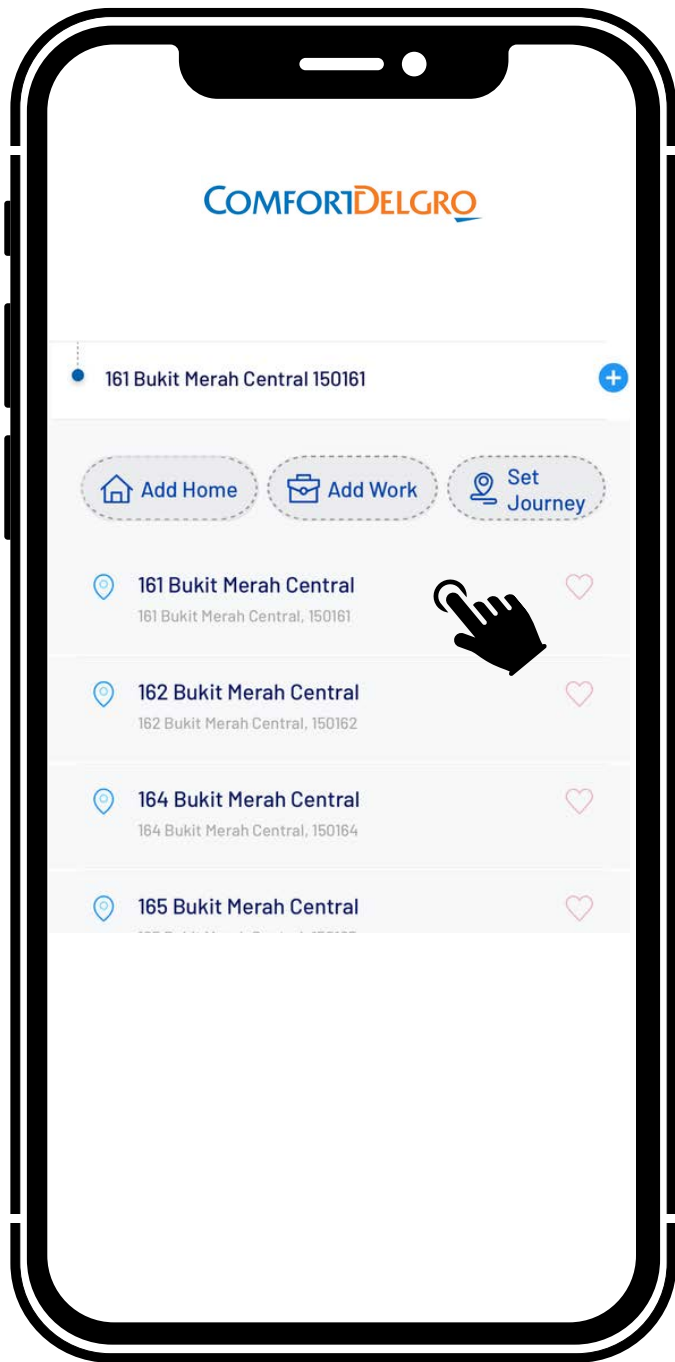

### OVERVIEW OF ART:DIS @ BUKIT MERAH *(within Bukit Merah Community Hub)*

3779 Jalan Bukit Merah, Singapore 159462, Level 3  
PRIVATE HIRE DROP OFF POINT

**Step 1:** Search '161 Bukit Merah Central'

**Step 2:** Ensure that the drop-off point is beside Bukit Merah Public Library

**FOR**  **USERS**

**Step 1:** Search '161 Bukit Merah Central'

**Step 2:** Ensure that the drop-off point is beside Social Service Office @ Bukit Merah

**FOR**  **gojek** **USERS**

**Step 1:** Search '161 Bukit Merah Central'

**Step 2:** Ensure that the drop-off point is beside Social Service Office @ Bukit Merah

**FOR** COMFORTDELGRO **USERS**

**Upon entering the carpark,**

You may request for the driver to drop you on the right side.

Bukit Merah Community Hub will be directly on your left side upon alighting.

Upon entering Bukit Merah Community Hub,

**Turn left** to the *Lift Lobby*.

Proceed to **level 3**.

Upon exiting the lift, you will see ART:DIS on your left.