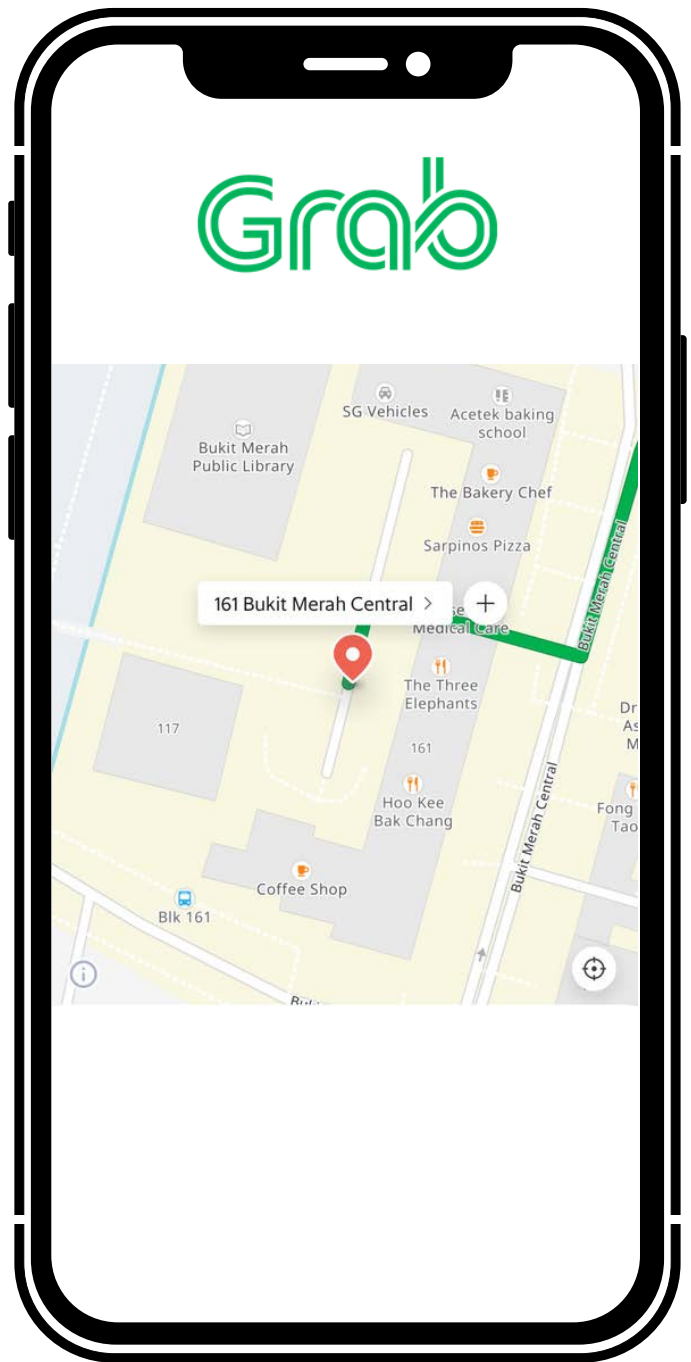

### OVERVIEW OF ART:DIS @ BUKIT MERAH *(within Bukit Merah Community Hub)*

3779 Jalan Bukit Merah, Singapore 159462, Level 3  
PRIVATE HIRE DROP OFF POINT

**Step 1:** Search '161 Bukit Merah Central'

**Step 2:** Ensure that the drop-off point is beside Bukit Merah Public Library