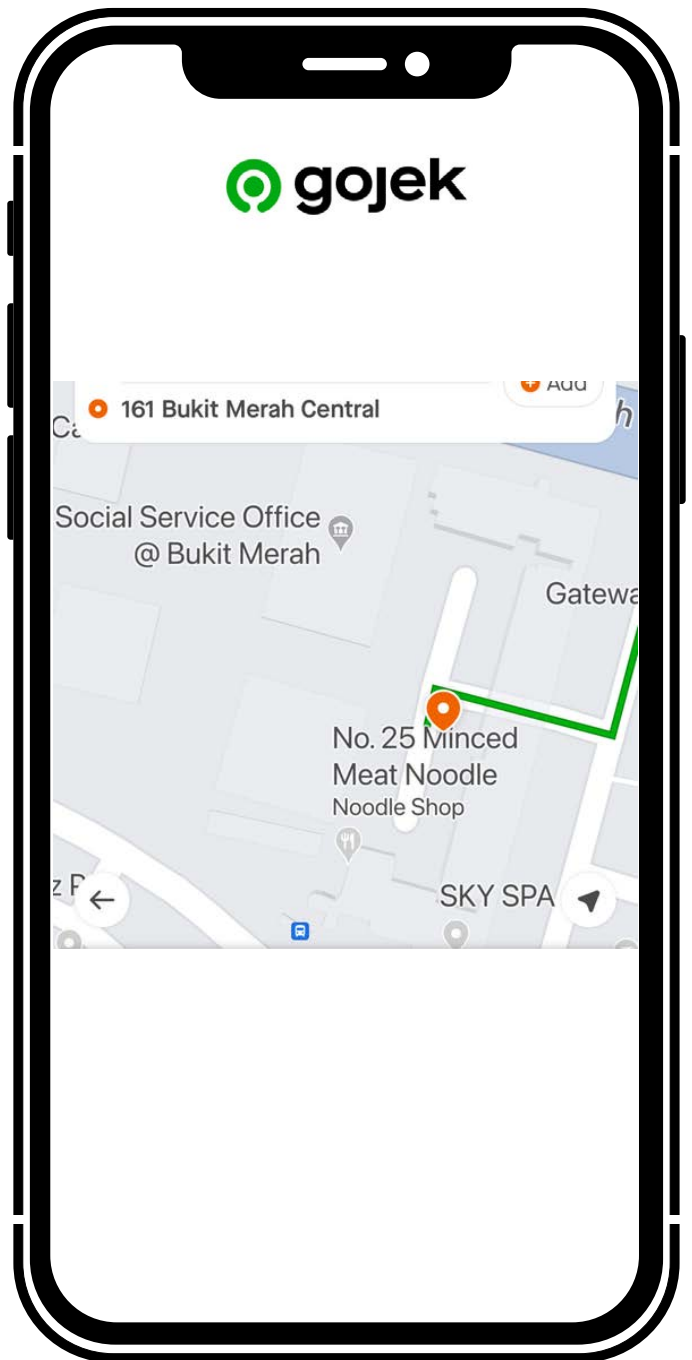

### OVERVIEW OF ART:DIS @ BUKIT MERAH *(within Bukit Merah Community Hub)*

3779 Jalan Bukit Merah, Singapore 159462, Level 3  
PRIVATE HIRE DROP OFF POINT

**Step 1:** Search '161 Bukit Merah Central'

**Step 2:** Ensure that the drop-off point is beside Bukit Merah Public Library

**FOR**  **USERS**

**Step 1:** Search '161 Bukit Merah Central'

**Step 2:** Ensure that the drop-off point is beside Social Service Office @ Bukit Merah

**FOR**  **gojek** **USERS**

**Step 1:** Search '161 Bukit Merah Central'