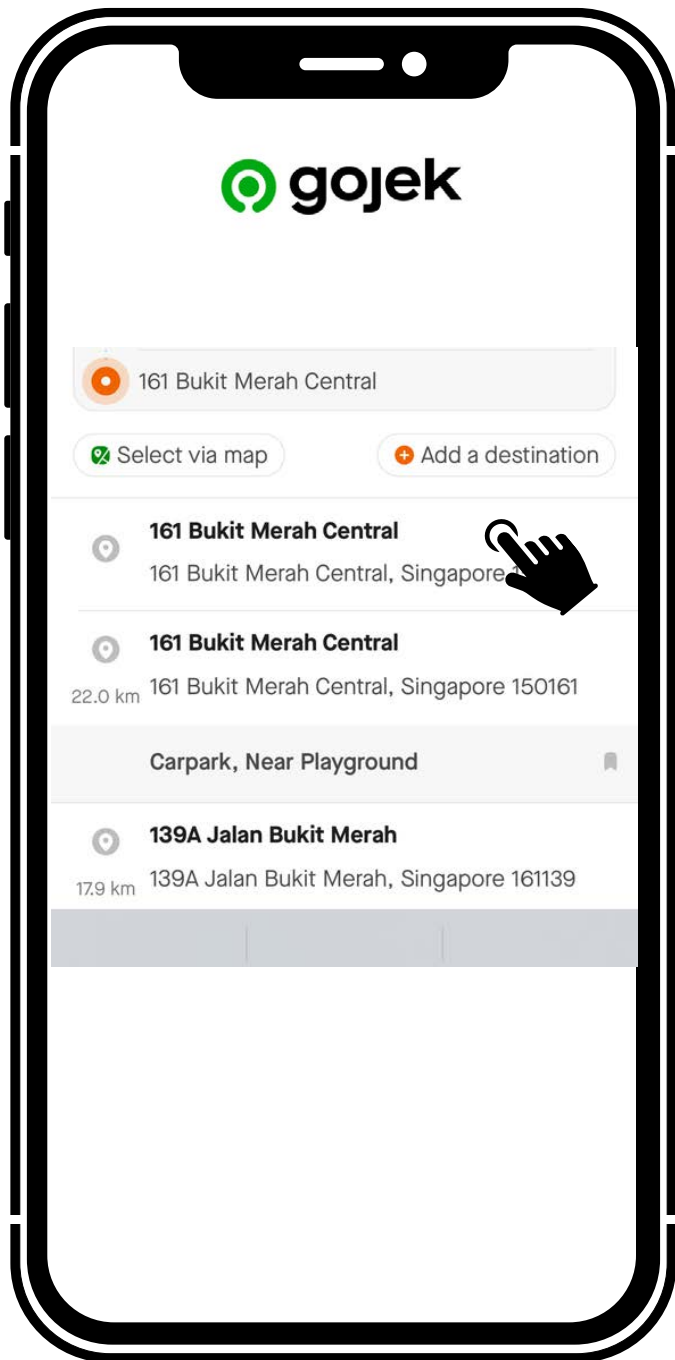

### OVERVIEW OF ART:DIS @ BUKIT MERAH *(within Bukit Merah Community Hub)*

3779 Jalan Bukit Merah, Singapore 159462, Level 3  
PRIVATE HIRE DROP OFF POINT

**Step 1:** Search '161 Bukit Merah Central'

**Step 2:** Ensure that the drop-off point is beside Bukit Merah Public Library

**FOR**  **USERS**

**Step 1:** Search '161 Bukit Merah Central'

**Step 2:** Ensure that the drop-off point is beside Social Service Office @ Bukit Merah

**FOR**  **gojek** **USERS**

**Step 1:** Search '161 Bukit Merah Central'