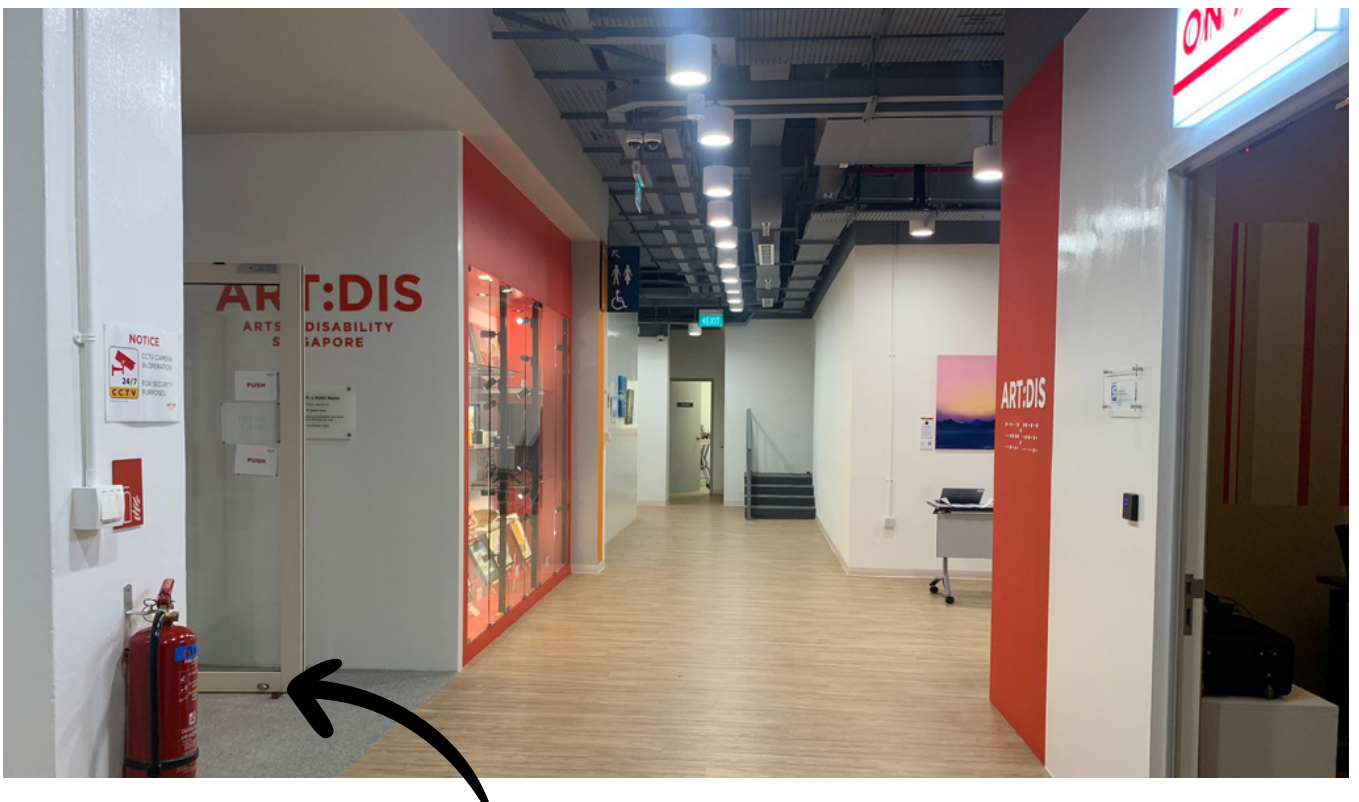

Bukit Merah Community Hub will be directly on your left side upon alighting.

Upon entering Bukit Merah Community Hub,

**Turn left** to the *Lift Lobby*.

Proceed to **level 3**.

Upon exiting the lift, you will see ART:DIS on your left.